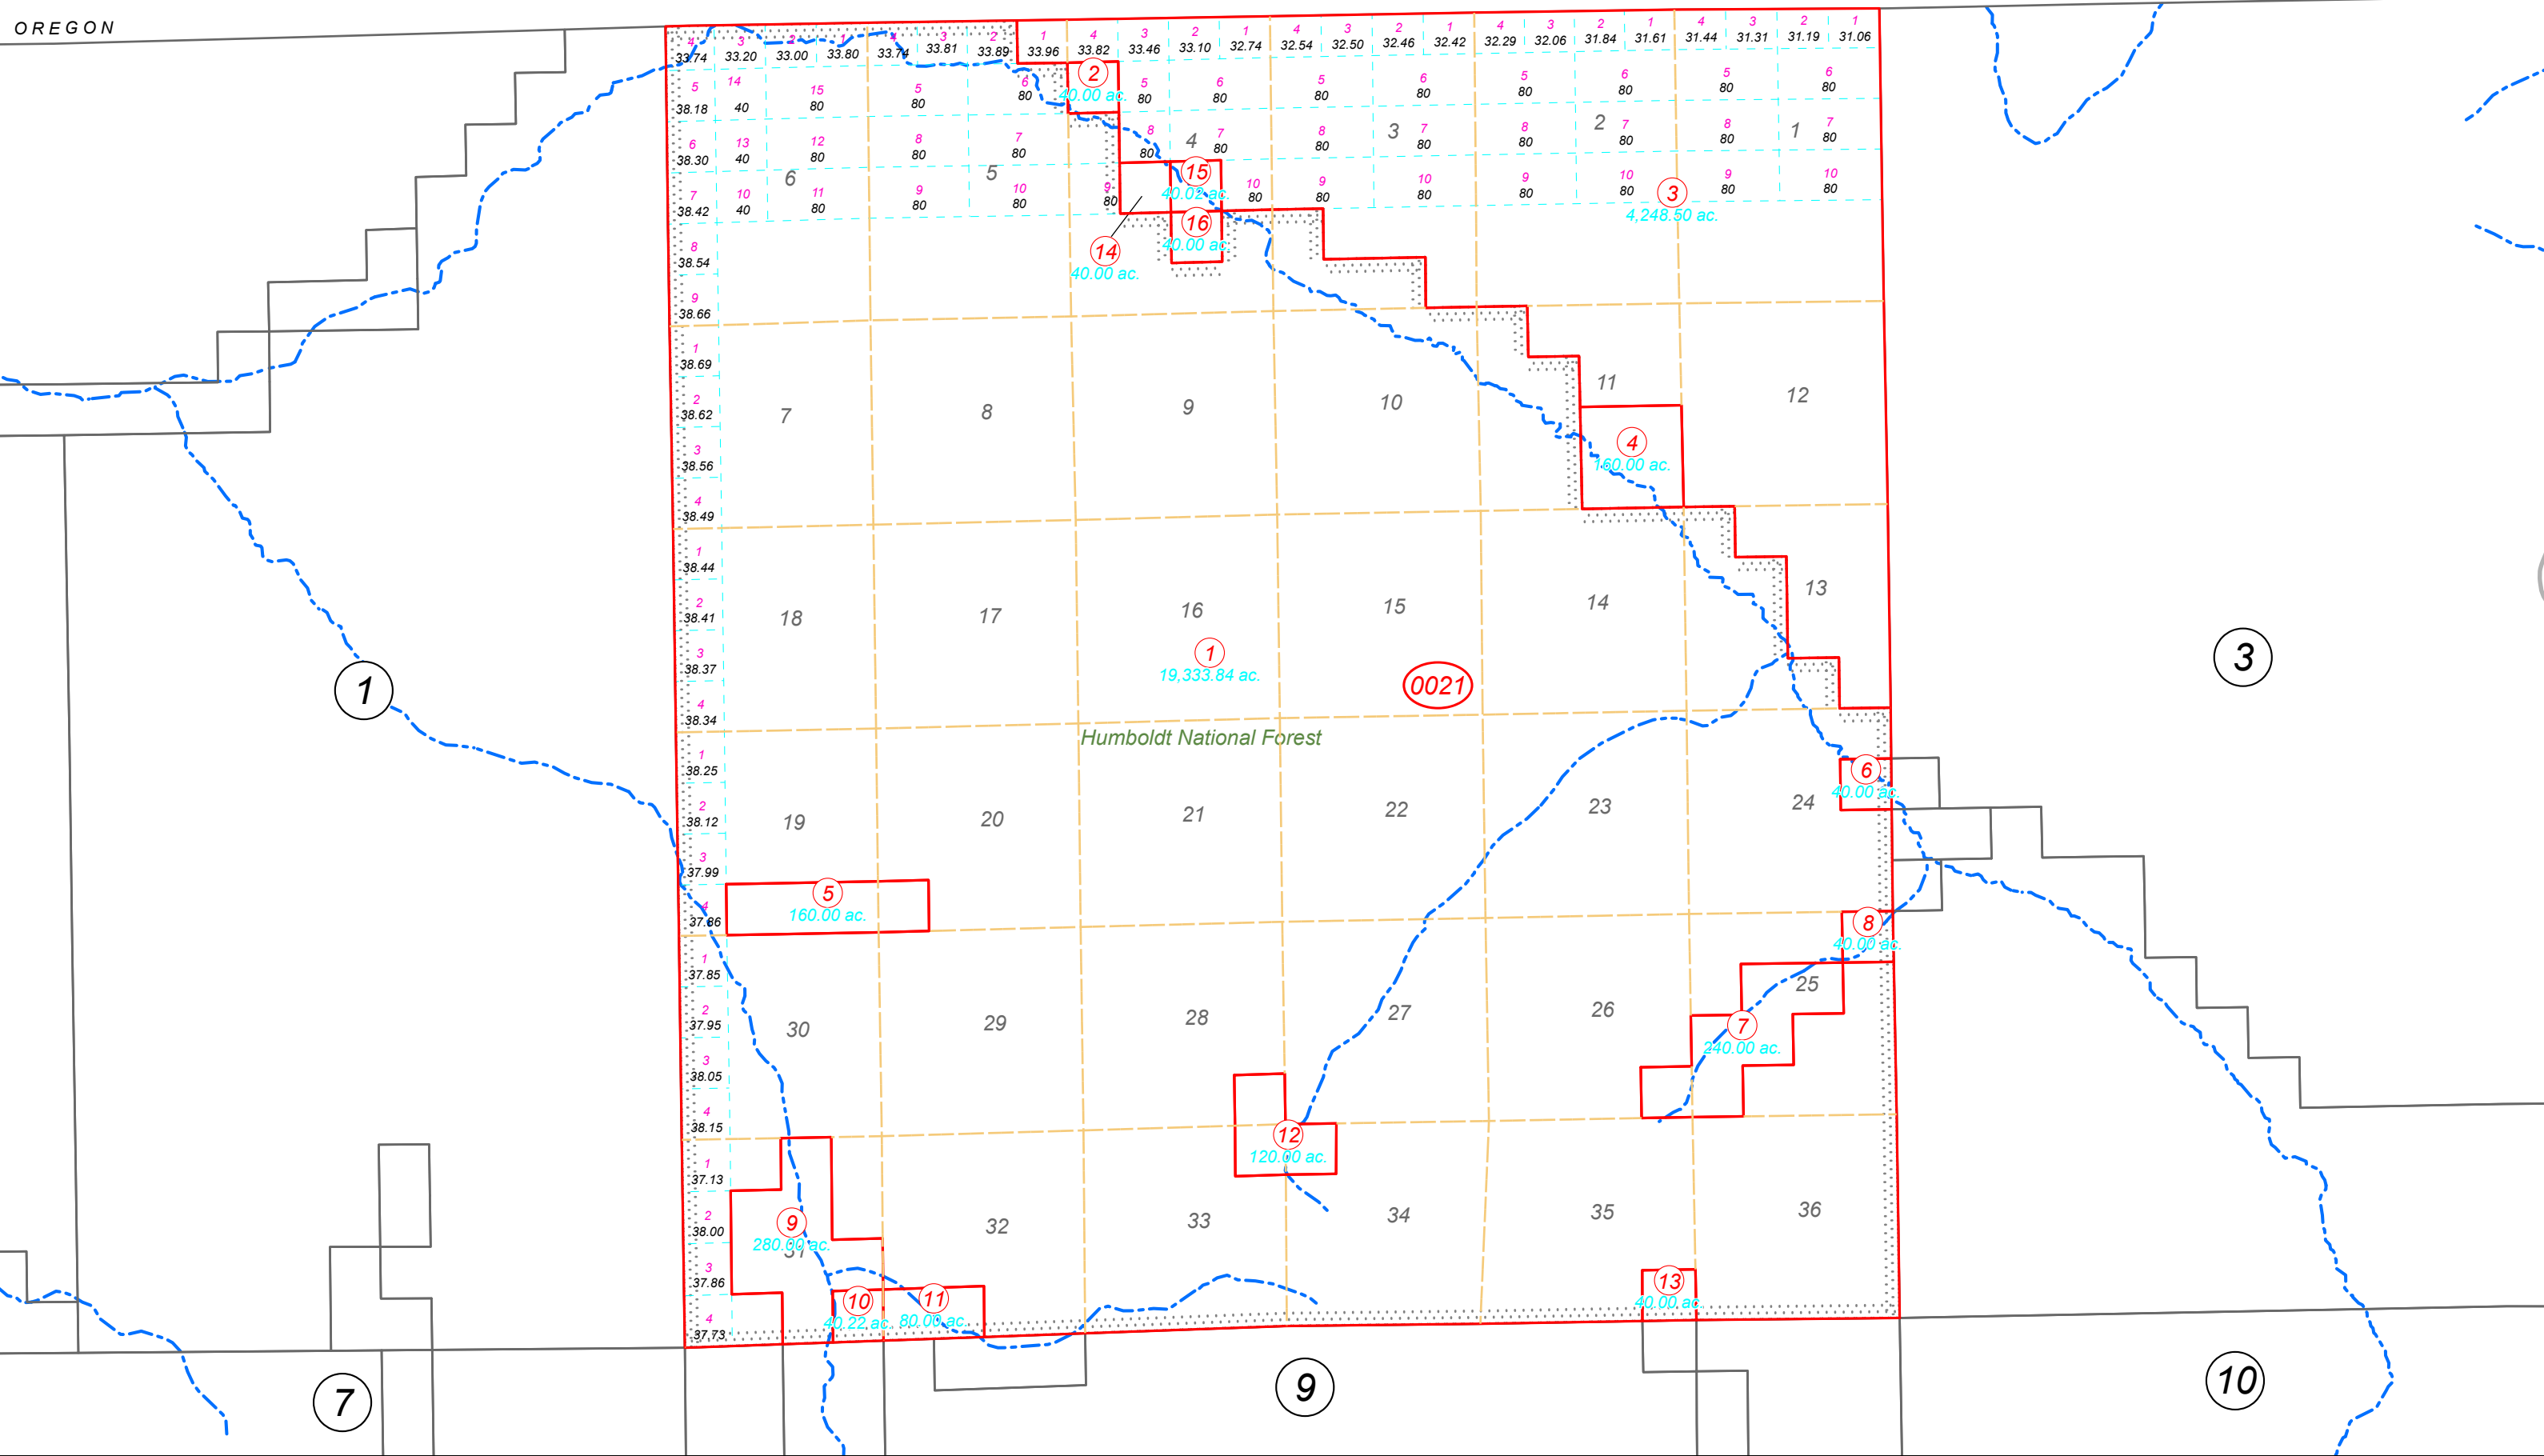

HUMBOLDT COUNTY

T.47N. R.40E.

NOTE: This plat is for assessment purposes only and does not represent a survey of the lands on this plat.

Map Prepared by:
HUMBOLDT COUNTY ASSESSOR'S OFFICE
WINNEMUCCA, NEVADA 89445

4-2

1"=4,000'
M.D.B. & M.

47N40E

OREGON

OREGON

OREGON

Humboldt National Forest